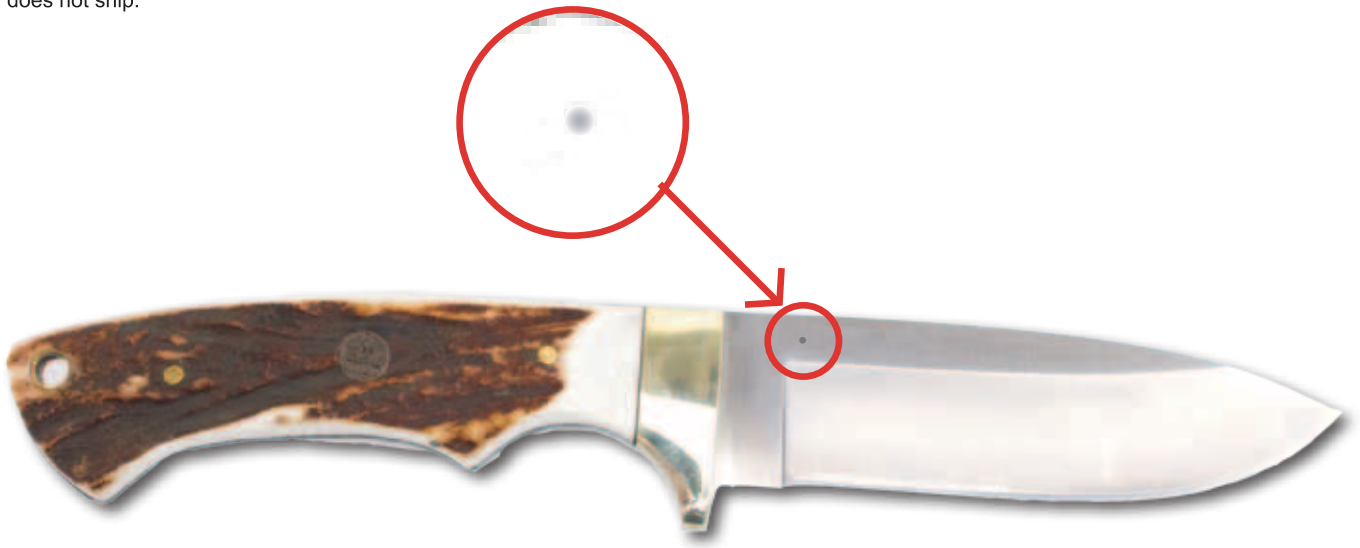

When it matters, would you prefer German steel or Chinese steel?™ PUMA® SGB® knives are made with German steel blades. Each blade is Rockwell tested to ensure hardness between 55 and 57 and bears the dot of a Rockwell proofmark. These knives deliver the performance of superior grade 440A German stainless steel at popular price points. If you are looking for a knife that delivers legendary German steel performance, look no further. PUMA® SGB® German steel Knives use the exact same steel produced in Solingen, Germany as the traditional PUMA® German knives, but the blades are assembled into complete knives in Asia. The same attention to detail is taken with the materials, fitting, and finishing, so you can now carry a real PUMA® German steel knife at a new popular price.

PUMA® SGB® GERMAN STEEL PROVES IT

Lots of companies talk about the quality of their steel. PUMA® SGB® German Steel proves it. We proof every single German steel PUMA® SGB® knife for hardness so that we know it will get razor sharp, hold a great edge, and still be easy to sharpen. If you examine the right hand side of your knife blade, you will see a small indented dot on the blade made by a diamond-pointed needle. This small dot is the “proof mark” from a Rockwell hardness tester and is your personal assurance that your knife will deliver the PUMA® quality promise. If it does not pass, it does not ship.

Warranty

PUMA® SGB® warrants this product to be free of defects in materials and workmanship for as long as it is owned by the original owner. PUMA® SGB® will repair or replace any such defective product when it is returned by the original owner. The repair or replacement will be without charge except for reasonable shipping, handling, and insurance charges. See dealer or website (www.pumaknifecompanyusa.com) for more information. A Return Authorization is required prior to sending product back for service. A receipt is required for any knife with a 2012 or later date code.

Table of Contents

Page 3 - 5	PUMA® SGB® Stag Hunting Knives
Page 6	PUMA® SGB® Micarta Hunting Knives
Page 7	PUMA® SGB® Wood Hunting Knives
Page 8	PUMA® SGB® White Bone Knives
Page 9	PUMA® SGB® Spring Assisted Opening Knives
Page 9 - 11	PUMA® SGB® Tactical Knives
Page 12	PUMA® XP Survival & Bushcraft
Page 13 - 14	PUMA® SGB® Everyday Carry
Page 15	PUMA® SGB® Merchandising